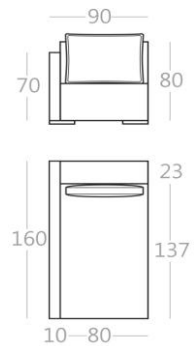

ONE - EIGHTY

3-seater

2-seater

Chaise longue

3-seater

2-seater

Art. No. : 18.20
Includes 3 back cushions

1 Armrest left
Art. No. : 18.15
1 Armrest right
Art. No. : 18.16

1 Armrest left
Art. No. : 18.17
1 Armrest right
Art. No. : 18.18

Art. No. : 18.40
Includes 3 back cushions

1 Armrest left
Art. No. : 18.35
1 Armrest right
Art. No. : 18.36

Chaise longue

1 Armrest left
Art. No. : 18.37
1 Armrest right
Art. No. : 18.38

This model is a sofa bed for two with a firm upholstered bed surface (pocket spring core).
To convert it into a bed, pull the seating surface forward and fold back the backrest.
Underbed storage system under bed surface.
To stabilize the backrest a padded bar is included.