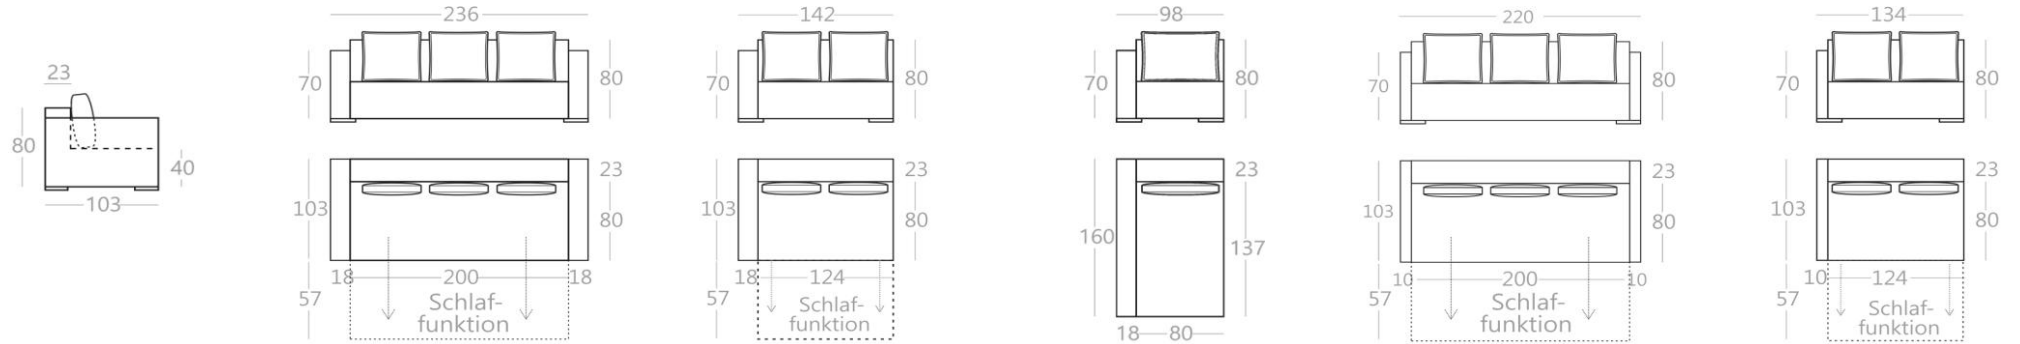

ONE - EIGHTY

3-seater

2-seater

Chaise longue

3-seater

2-seater

Art. No. : 18.20
Includes 3 back cushions

1 Armrest left
Art. No. : 18.15
1 Armrest right
Art. No. : 18.16

This model is a sofa bed for two with a firm upholstered bed surface (pocket spring core).
To convert it into a bed, pull the seating surface forward and fold back the backrest.
Underbed storage system under bed surface.
To stabilize the backrest a padded bar is included.