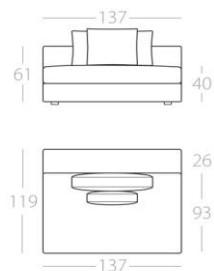

# LINE

3-Seater

1 Armrest left  
Art. No. : 86.11  
1 Armrest right  
Art. No. : 86.12

2-Seater

1 Armrest left  
Art. No. : 86.13  
1 Armrest right  
Art. No. : 86.14

1-Seater

1 Armrest left  
Art. No. : 86.15  
1 Armrest right  
Art. No. : 86.16

Corner element

Art. No. : 86.17

Chaise longue

1 Armrest left  
Art. No. : 86.21  
1 Armrest right  
Art. No. : 86.22

3-Seater

without armrests  
Art. No. : 86.18

2-Seater

without armrests  
Art. No. : 86.19

1-Seater

without armrests  
Art. No. : 86.20

Stool 1

Art. No. : 86.23

Stool 2

Art. No. : 86.24

The product specific set of backcushions is included in the price.  
Amount and size of cushions referring to sketches.  
They do not necessarily match the width of the backrest due to design reasons.