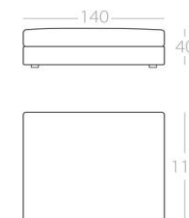

# LINE

3-Seater

1 Armrest left  
Art. No. : 86.11  
1 Armrest right  
Art. No. : 86.12

2-Seater

1 Armrest left  
Art. No. : 86.13  
1 Armrest right  
Art. No. : 86.14

1-Seater

1 Armrest left  
Art. No. : 86.15  
1 Armrest right  
Art. No. : 86.16

Corner element

Art. No. : 86.17

Chaise longue

1 Armrest left  
Art. No. : 86.21  
1 Armrest right  
Art. No. : 86.22

3-Seater

without armrests  
Art. No. : 86.18

2-Seater

without armrests  
Art. No. : 86.19

1-Seater

without armrests  
Art. No. : 86.20

Stool 1

Art. No. : 86.23

Stool 2

Art. No. : 86.24

The product specific set of backcushions is included in the price.  
Amount and size of cushions referring to sketches.  
They do not necessarily match the width of the backrest due to design reasons.