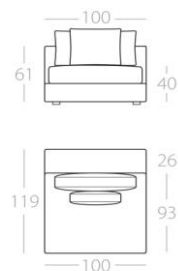

# LINE

3-Seater

1 Armrest left  
Art. No. : 86.11  
1 Armrest right  
Art. No. : 86.12

2-Seater

1 Armrest left  
Art. No. : 86.13  
1 Armrest right  
Art. No. : 86.14

1-Seater

1 Armrest left  
Art. No. : 86.15  
1 Armrest right  
Art. No. : 86.16

Corner element

Art. No. : 86.17

Chaise longue

1 Armrest left  
Art. No. : 86.21  
1 Armrest right  
Art. No. : 86.22

3-Seater

without armrests  
Art. No. : 86.18

2-Seater

without armrests  
Art. No. : 86.19

1-Seater

without armrests  
Art. No. : 86.20

Stool 1

Art. No. : 86.23

Stool 2

Art. No. : 86.24

The product specific set of backcushions is included in the price.  
Amount and size of cushions referring to sketches.  
They do not necessarily match the width of the backrest due to design reasons.