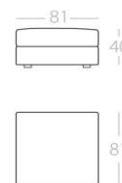

# LINE

3-Seater

1 Armrest left  
Art. No. : 86.11  
1 Armrest right  
Art. No. : 86.12

2-Seater

1 Armrest left  
Art. No. : 86.13  
1 Armrest right  
Art. No. : 86.14

1-Seater

1 Armrest left  
Art. No. : 86.15  
1 Armrest right  
Art. No. : 86.16

Corner element

Art. No. : 86.17

Chaise longue

1 Armrest left  
Art. No. : 86.21  
1 Armrest right  
Art. No. : 86.22

3-Seater

without armrests  
Art. No. : 86.18

2-Seater

without armrests  
Art. No. : 86.19