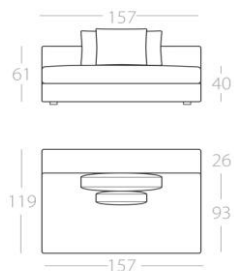

# LINE

3-Seater

1 Armrest left  
Art. No. : 86.11  
1 Armrest right  
Art. No. : 86.12

2-Seater

1 Armrest left  
Art. No. : 86.13  
1 Armrest right  
Art. No. : 86.14

1-Seater

1 Armrest left  
Art. No. : 86.15  
1 Armrest right  
Art. No. : 86.16

Corner element

Art. No. : 86.17

Chaise longue

1 Armrest left  
Art. No. : 86.21  
1 Armrest right  
Art. No. : 86.22

3-Seater

without armrests  
Art. No. : 86.18

2-Seater

without armrests  
Art. No. : 86.19

1-Seater

without armrests  
Art. No. : 86.20

Stool 1

Art. No. : 86.23

Stool 2

Art. No. : 86.24

The product specific set of backcushions is included in the price.  
Amount and size of cushions referring to sketches.  
They do not necessarily match the width of the backrest due to design reasons.