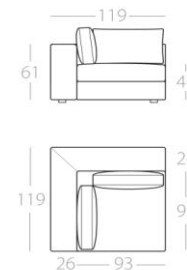

# LINE

3-Seater

1 Armrest left  
Art. No. : 86.11  
1 Armrest right  
Art. No. : 86.12

2-Seater

1 Armrest left  
Art. No. : 86.13  
1 Armrest right  
Art. No. : 86.14

1-Seater

1 Armrest left  
Art. No. : 86.15  
1 Armrest right  
Art. No. : 86.16

Corner element

Art. No. : 86.17

Chaise longue

1 Armrest left  
Art. No. : 86.21  
1 Armrest right  
Art. No. : 86.22

3-Seater

without armrests  
Art. No. : 86.18

2-Seater

without armrests  
Art. No. : 86.19

1-Seater

without armrests  
Art. No. : 86.20

Stool 1

Art. No. : 86.23

Stool 2

Art. No. : 86.24

The product specific set of backcushions is included in the price.  
Amount and size of cushions referring to sketches.  
They do not necessarily match the width of the backrest due to design reasons.