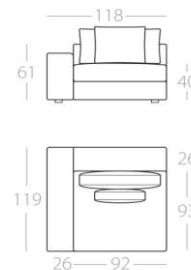

# LINE

3-Seater

1 Armrest left  
Art. No. : 86.11  
1 Armrest right  
Art. No. : 86.12

2-Seater

1 Armrest left  
Art. No. : 86.13  
1 Armrest right  
Art. No. : 86.14

1-Seater

1 Armrest left  
Art. No. : 86.15  
1 Armrest right  
Art. No. : 86.16

Corner element

Art. No. : 86.17

Chaise longue

1 Armrest left  
Art. No. : 86.21  
1 Armrest right  
Art. No. : 86.22

3-Seater

without armrests  
Art. No. : 86.18

2-Seater

without armrests  
Art. No. : 86.19

1-Seater

without armrests  
Art. No. : 86.20

Stool 1

Art. No. : 86.23

Stool 2

Art. No. : 86.24

The product specific set of backcushions is included in the price.  
Amount and size of cushions referring to sketches.  
They do not necessarily match the width of the backrest due to design reasons.