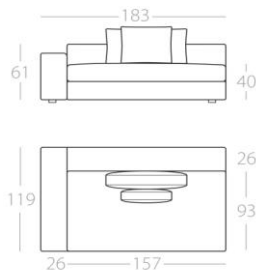

# LINE

3-Seater

1 Armrest left  
Art. No. : 86.11  
1 Armrest right  
Art. No. : 86.12

2-Seater

1 Armrest left  
Art. No. : 86.13  
1 Armrest right  
Art. No. : 86.14

1-Seater

1 Armrest left  
Art. No. : 86.15  
1 Armrest right  
Art. No. : 86.16

Corner element

Art. No. : 86.17

Chaise longue

1 Armrest left  
Art. No. : 86.21  
1 Armrest right  
Art. No. : 86.22

3-Seater

without armrests  
Art. No. : 86.18

2-Seater

without armrests  
Art. No. : 86.19

1-Seater

without armrests  
Art. No. : 86.20

Stool 1

Art. No. : 86.23

Stool 2

Art. No. : 86.24

The product specific set of backcushions is included in the price.  
Amount and size of cushions referring to sketches.  
They do not necessarily match the width of the backrest due to design reasons.