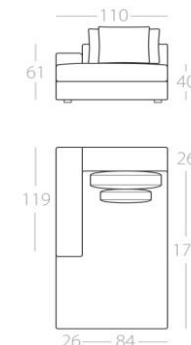

# LINE

3-Seater

1 Armrest left  
Art. No. : 86.11  
1 Armrest right  
Art. No. : 86.12

2-Seater

1 Armrest left  
Art. No. : 86.13  
1 Armrest right  
Art. No. : 86.14

1-Seater

1 Armrest left  
Art. No. : 86.15  
1 Armrest right  
Art. No. : 86.16

Corner element

Art. No. : 86.17

Chaise longue

1 Armrest left  
Art. No. : 86.21  
1 Armrest right  
Art. No. : 86.22

3-Seater

without armrests  
Art. No. : 86.18

2-Seater

without armrests  
Art. No. : 86.19

1-Seater

without armrests  
Art. No. : 86.20

Stool 1

Art. No. : 86.23

Stool 2

Art. No. : 86.24

The product specific set of backcushions is included in the price.  
Amount and size of cushions referring to sketches.  
They do not necessarily match the width of the backrest due to design reasons.