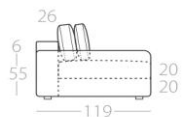

# LINE

3-Seater

1 Armrest left  
Art. No. : 86.11  
1 Armrest right  
Art. No. : 86.12

2-Seater

1 Armrest left  
Art. No. : 86.13  
1 Armrest right  
Art. No. : 86.14

1-Seater

1 Armrest left  
Art. No. : 86.15  
1 Armrest right  
Art. No. : 86.16

Corner element

Art. No. : 86.17

Chaise longue

1 Armrest left  
Art. No. : 86.21  
1 Armrest right  
Art. No. : 86.22

3-Seater

without armrests  
Art. No. : 86.18

2-Seater

without armrests  
Art. No. : 86.19