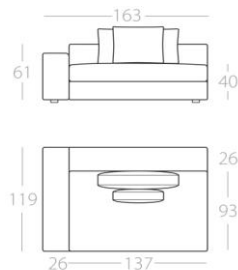

# LINE

3-Seater

1 Armrest left  
Art. No. : 86.11  
1 Armrest right  
Art. No. : 86.12

2-Seater

1 Armrest left  
Art. No. : 86.13  
1 Armrest right  
Art. No. : 86.14

1-Seater

1 Armrest left  
Art. No. : 86.15  
1 Armrest right  
Art. No. : 86.16

Corner element

Art. No. : 86.17

Chaise longue

1 Armrest left  
Art. No. : 86.21  
1 Armrest right  
Art. No. : 86.22

3-Seater

without armrests  
Art. No. : 86.18

2-Seater

without armrests  
Art. No. : 86.19

1-Seater

without armrests  
Art. No. : 86.20

Stool 1

Art. No. : 86.23

Stool 2

Art. No. : 86.24

The product specific set of backcushions is included in the price.  
Amount and size of cushions referring to sketches.  
They do not necessarily match the width of the backrest due to design reasons.