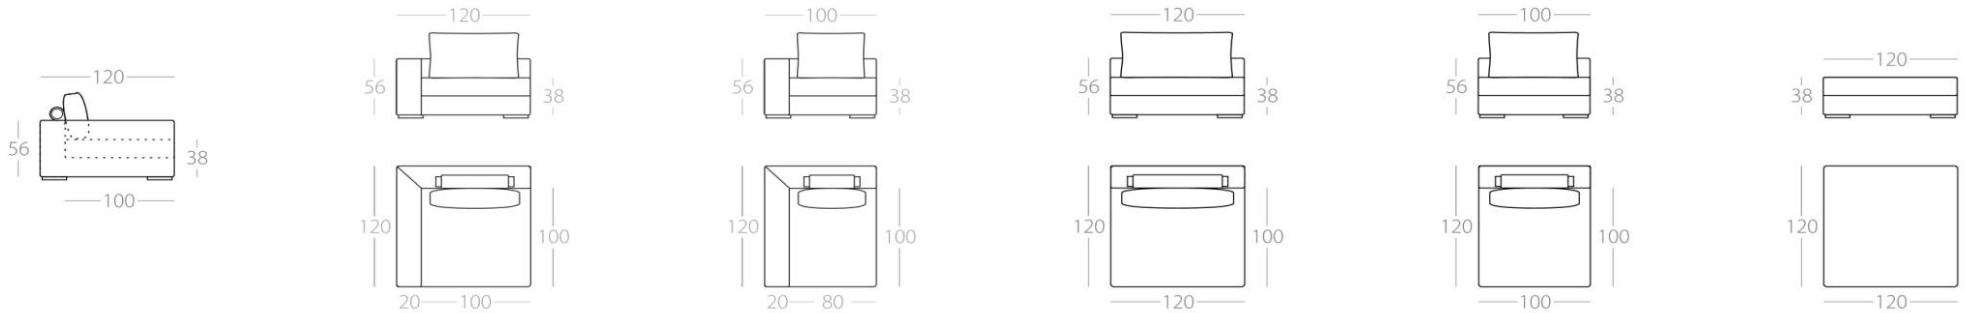

CHANNEL

Element 120

1 Armrest left
Art. No. : 73.11
1 Armrest right
Art. No. : 73.12

Element 100

1 Armrest left
Art. No. : 73.18
1 Armrest right
Art. No. : 73.19

Element 120

Without arms
Art. No. : 73.13

Element 100

Art. No. : 73.17

This series has a comfy soft seating comfort.
The seating cushions are filled with a mix of feather/down and foam.
Wave formation and depressions in the seat area are unavoidable, due to comfort and design reasons.